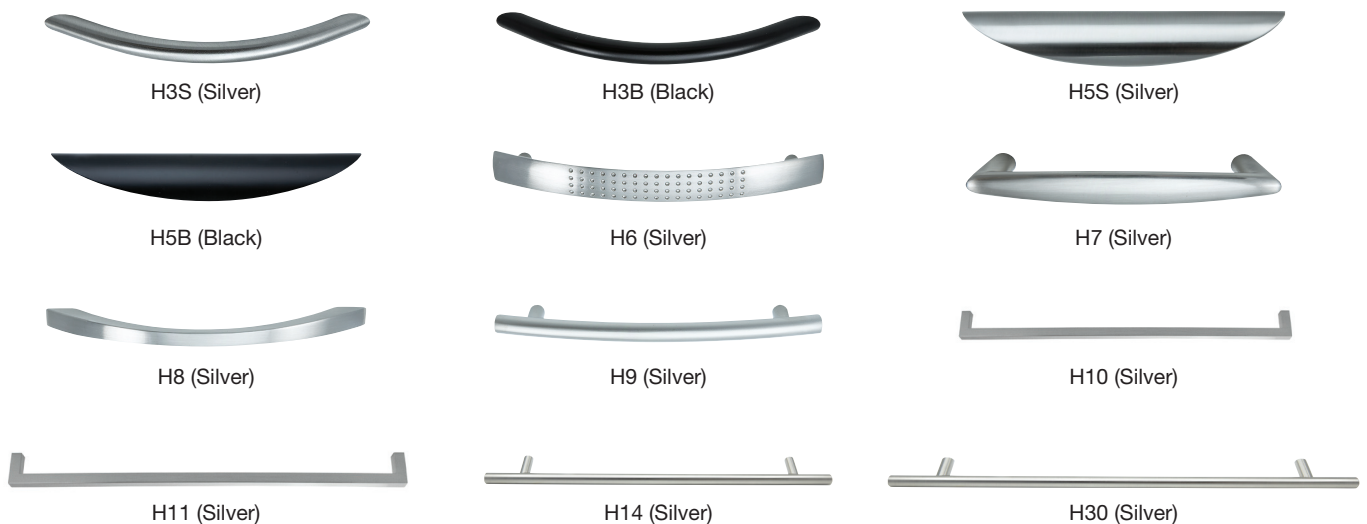

Handle Options