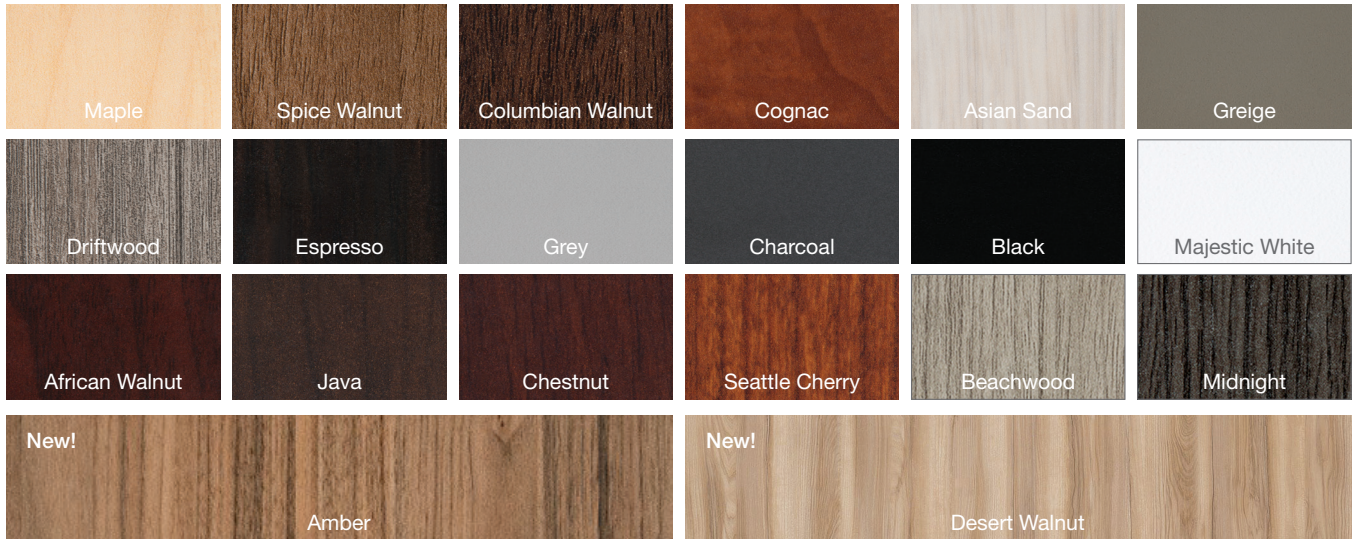

# Vista Color Options

All Renderings, Fabric and Finish Samples Shown are Approximations  
For Samples Request, Email: [orderentry@maverickdesk.com](mailto:orderentry@maverickdesk.com)

## Modesty Options

Standard Colors  
\*VSMOD1 : Same as Chassis  
\*VSMOD2 : Other standard color