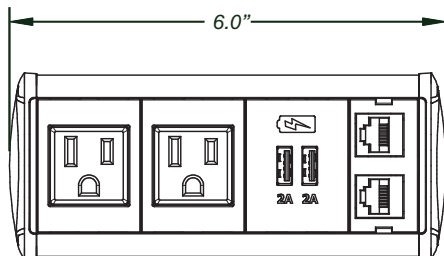

Examples:

Model: SYM-CL-2AC-1CA-1SS