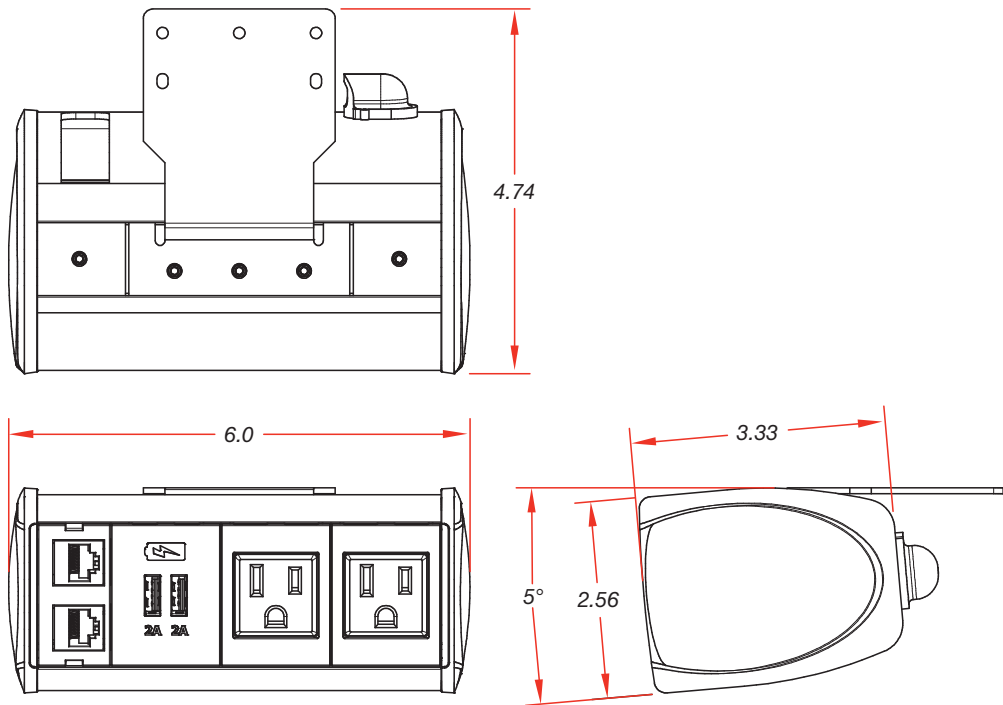

### FEATURES

- Elegant Aluminum Design
- No hardware visible to user
- Compact size
- Rated for commercial use
- Designed for 2 to 5 Outlets
- Up to 2-Dual USB Chargers with full 5V 10W charging capability on each charging port
- Sized to fit Cat-6 and larger cables
- Sized to fit HDMI Bulkheads and cables
- Multiple color combinations to choose from
- Available in Clamp-On or Under-Table styles
- Non-marring C-Clamp table attachment with swivel screw tightener
- Knurled knob for easy toolless clamping (Clamp models)

## SYM-CL MODEL DIMENSIONS

## SYM-UT MODEL DIMENSIONS