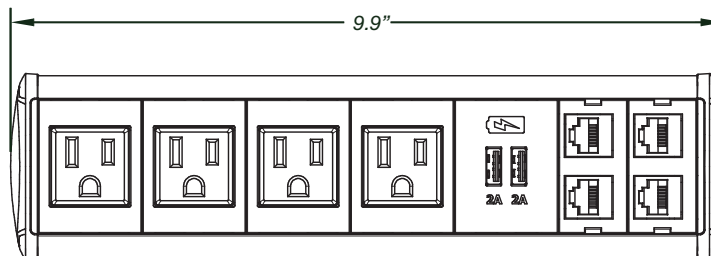

B= Black  
 W= White

**Select # of AC Outlets:**

Two to five outlets may be selected: 2AC, 3AC, 4AC, 5AC

**Select # of Snap-in Insert Kits\*:**  
 (1SS, 2SS, 3SS, etc..for the first three digits)

**Select number and type of VGA or XLR inserts if required:**  
 (1VGA, 1XLR etc...for the second three digits.)

\* Each SS kit includes one blank, single and dual Keystone Insert

**Select End Cap Color:**

B= Black  
 W= White

**Select Cord AC Length:**

6' = Blank  
 9'6" = 9

**No hardware visible to user**

### Examples:

**Model: SYM-CL-2AC-1CA-1SS**

**Model: SYM-CL-4AC-1CA-2SS**