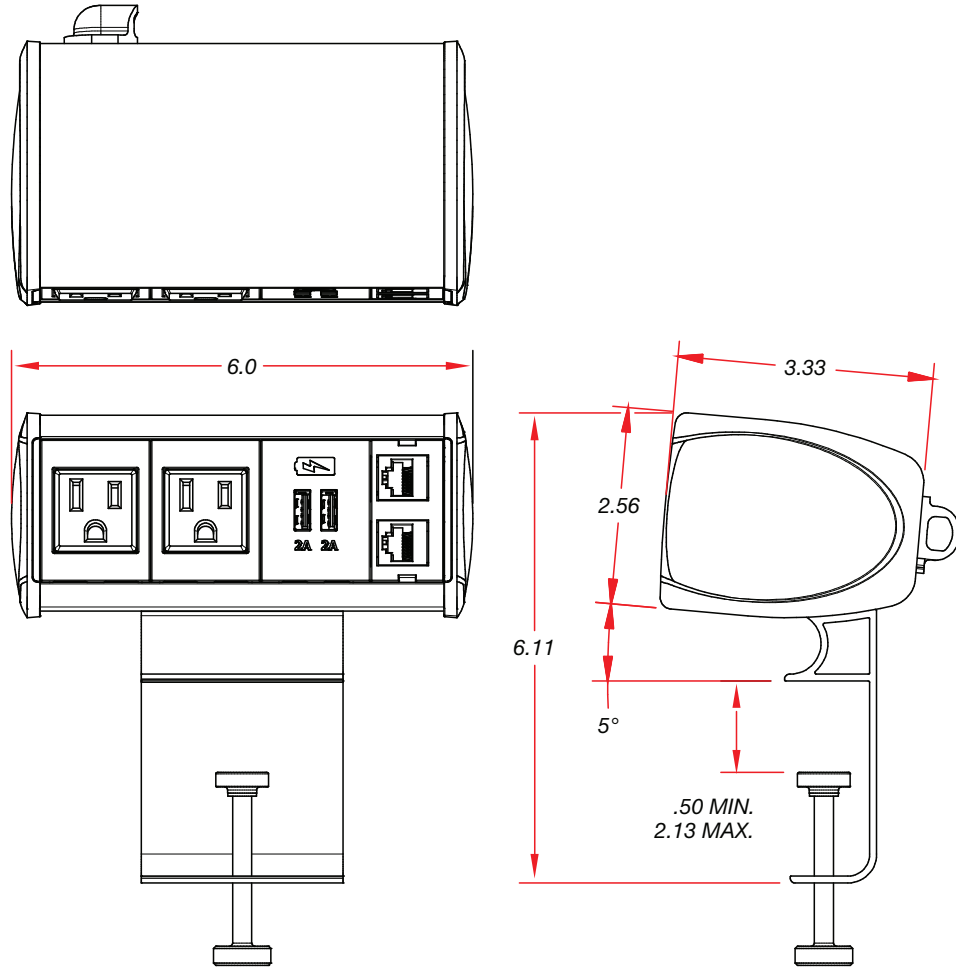

SYM-CL MODEL DIMENSIONS