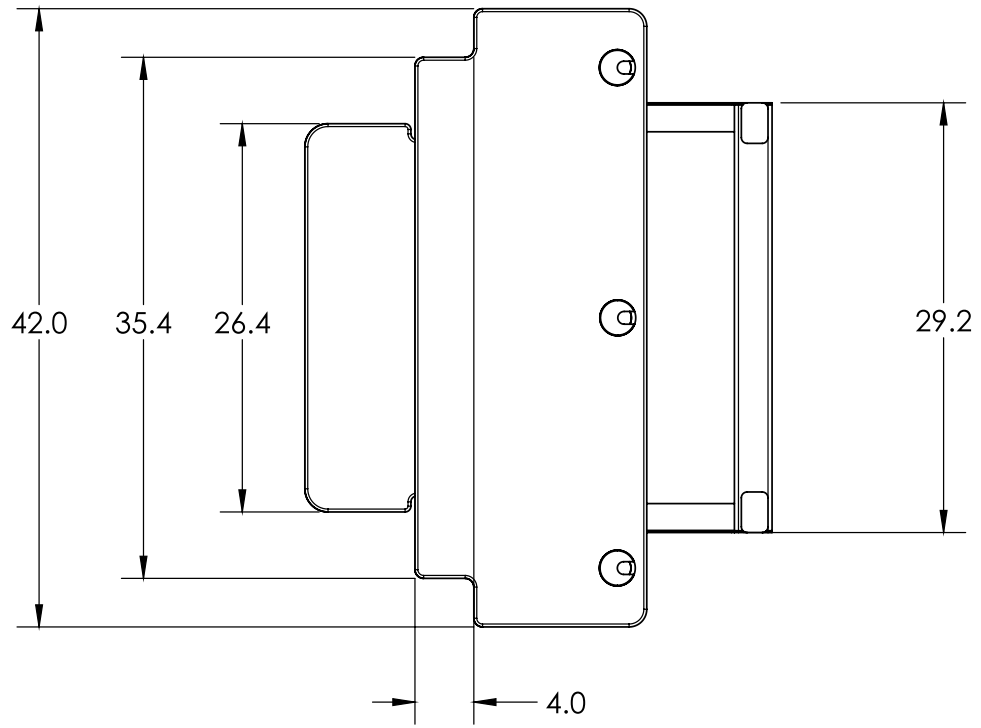

Helium

Helium Surface XL

- Comes **completely assembled** and requires no tools for installation
- Compact footprint, easily fits onto a 24" deep desk
- **Gas assisted height adjustment**, quiet and infinite height positioning through **14.6"**
- A large primary work surface can be extended 20" above the desk
- The primary work surface is 42" wide to accommodate **two 27" monitors**, monitor arms, an Apple iMac® or laptop with monitor
- Three primary work surface grommet holes, allow for cable management
- Keyboard surface adjusts with the primary work surface
- 20° (-10°/+10°) of keyboard ergonomic tilt
- Weight: 43 lbs.
- Capacity: 45 lbs.
- Tested to 15,000 cycles
- Two year warranty
- Lead time: 10 business days

TOP POSITION

BOTTOM POSITION