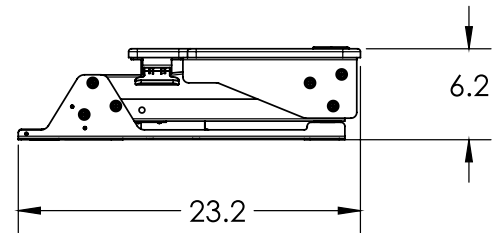

Helium

Helium Surface XL

- Comes **completely assembled** and requires no tools for installation
- Compact footprint, easily fits onto a 24" deep desk
- **Gas assisted height adjustment**, quiet and infinite height positioning through **14.6"**
- A large primary work surface can be extended 20" above the desk
- The primary work surface is 42" wide to accommodate **two 27" monitors**, monitor arms, an Apple iMac® or laptop with monitor
- Three primary work surface grommet holes, allow for cable management
- Keyboard surface adjusts with the primary work surface
- 20° (-10°/+10°) of keyboard ergonomic tilt
- Weight: 43 lbs.
- Capacity: 45 lbs.
- Tested to 15,000 cycles
- Two year warranty
- Lead time: 10 business days

TOP POSITION

BOTTOM POSITION