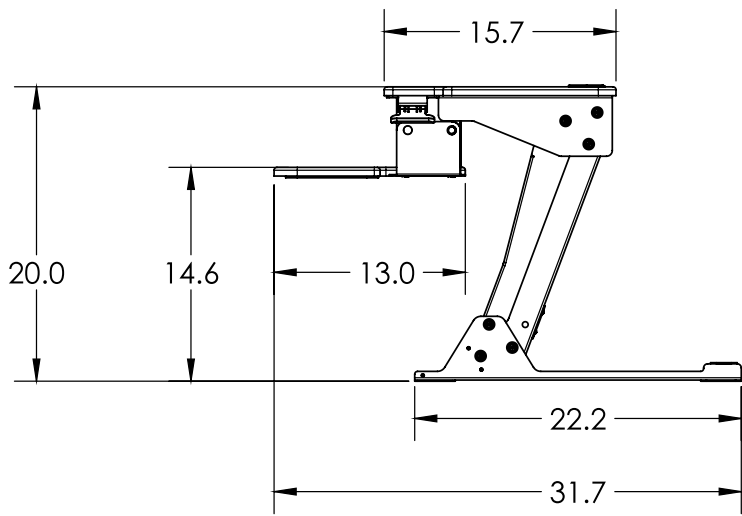

Helium

Helium Surface XL

- Comes **completely assembled** and requires no tools for installation
- Compact footprint, easily fits onto a 24" deep desk
- **Gas assisted height adjustment**, quiet and infinite height positioning through **14.6"**
- A large primary work surface can be extended 20" above the desk
- The primary work surface is 42" wide to accommodate **two 27" monitors**, monitor arms, an Apple iMac® or laptop with monitor
- Three primary work surface grommet holes, allow for cable management
- Keyboard surface adjusts with the primary work surface
- 20° (-10°/+10°) of keyboard ergonomic tilt
- Weight: 43 lbs.
- Capacity: 45 lbs.
- Tested to 15,000 cycles
- Two year warranty
- Lead time: 10 business days

TOP POSITION

BOTTOM POSITION