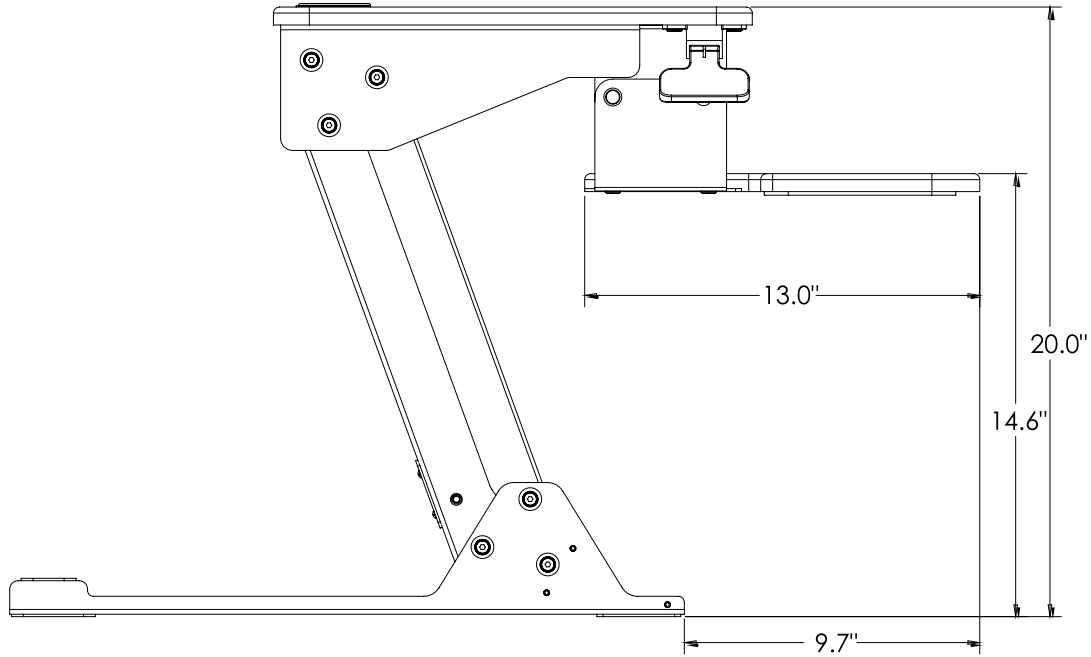

TAA Helium

Helium Surface HHS2335BB-TAA

- Ships **fully assembled**
- Compact footprint, easily fits onto a 24" deep desk
- **Gas assisted height adjustment**, quiet and infinite height positioning through 13.8"
- A large primary work surface can be extended 20" above the desk
- The primary work surface is large enough to fit two x 24" monitors, an Apple iMac, a monitor arm or a laptop
- Grommet mount opening on the primary work surface allows for cable management or mounting a monitor arm
- **Unique 20° (-10°/+10°) of keyboard ergonomic tilt**
- Keyboard sits **flush on work surface**
- Tested to 15,000 cycles
- Capacity: 35 lbs.
- Weight: 40 lbs.
- Two year warranty

TAA Compliant

GSA #GS-28F-0035M

HS1121
Post Mount for One Monitor
with Two Extension Brackets
Sold Separately on GSA Contract