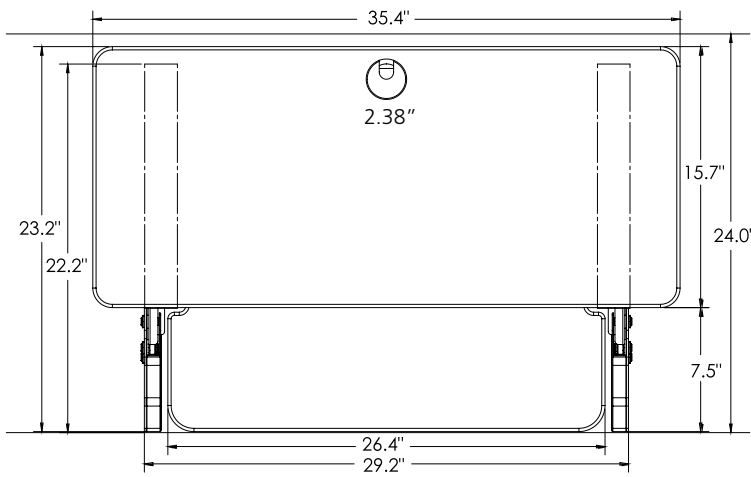

TAA Helium

Helium Surface HHS2335BB-TAA

- Ships **fully assembled**
- Compact footprint, easily fits onto a 24" deep desk
- **Gas assisted height adjustment**, quiet and infinite height positioning through 13.8"
- A large primary work surface can be extended 20" above the desk
- The primary work surface is large enough to fit two x 24" monitors, an Apple iMac, a monitor arm or a laptop
- Grommet mount opening on the primary work surface allows for cable management or mounting a monitor arm
- **Unique 20° (-10°/+10°) of keyboard ergonomic tilt**
- Keyboard sits **flush on work surface**
- Tested to 15,000 cycles
- Capacity: 35 lbs.
- Weight: 40 lbs.
- Two year warranty

TAA Compliant

GSA #GS-28F-0035M

HS1121
Post Mount for One Monitor
with Two Extension Brackets
Sold Separately on GSA Contract