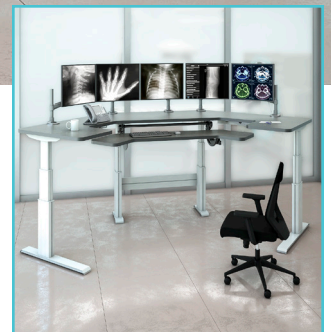

# Radiology Workstation (PACS)

30" x 47½" x 31" x 47½" x 30" (standard foot)		
NXTBS30484830Z0091	Base	\$5,302
WS2K30727230RZ0165	Worksurface	\$1,960
301SW	Split Mechanism	\$589
<b>TOTAL</b>		<b>\$7,851</b>
30" x 47½" x 42½" x 47½" x 30" (standard foot)		
NXTBS30484830Z0091	Base	\$5,302
WS2K30808030RZ0167	Worksurface	\$2,184
301SW-39	Split Mechanism	\$589
<b>TOTAL</b>		<b>\$8,075</b>
Options		
FCATBBB	Alpha Swivel Chair	\$449
HS1121	Hover Monitor Arm	\$390
Wire Management Box Assembly		
XWMB36	36" black or silver	\$205
XWMB48	48" black or silver	\$252

## Featuring: Elegante XT Height Adjustable Table, Hover Monitor Arms and Alpha Swivel Chair

- Height Range: 24" - 51" H, programmable height.
- Lifting Capacity: 125 lbs per leg, 500 lbs total maximum weight evenly distributed.
- Standard adjustable wire management.
- Height Adjustment: 1.5 inches per second.
- 6-Outlet / 2 USB port power strip included (PSSM-6-2).

## 301SW - Split Worksurface Mechanism

- Height adjustable with 13-1/2" range (approximately 7" above and 6-1/2" below worksurface)
- Supports worksurface widths: 28" - 40" (mechanism may be ordered to support up to 60" W worksurface)
- Paddle for single-hand height adjustment
- Independent knob control for tilt positioning
- +15°/-15° tilt range