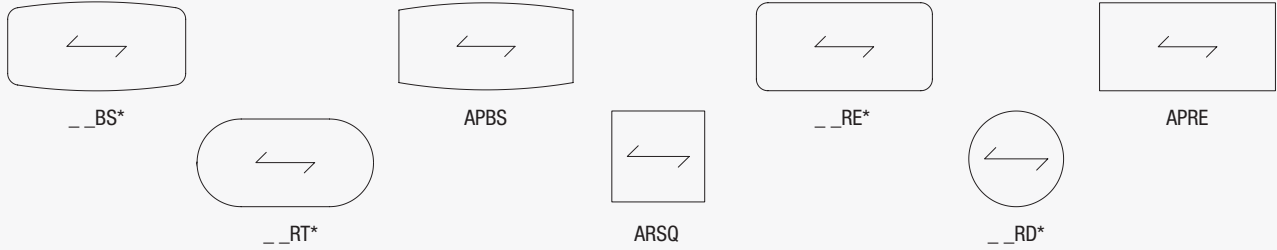

Training

Tops Shown in: Columbian Walnut
Flip Bases with Casters Shown in: White

Tops Shown in: Spice Walnut
Legs: Silver Post Legs

Tops Shown in: Majestic White with Driftwood Edge Band
Legs: Silver Post Legs

Tops and Lectern Shown in: Driftwood
Legs: Silver Post Legs

Conference Top Options

*These tops are available in multiple series

Training Top Options

*Available in Maverick series with radius corners and Arroyo series with square corners