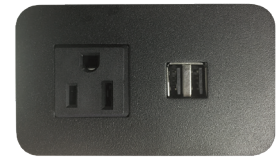

APRPG1B
Rectangular Power Grommet