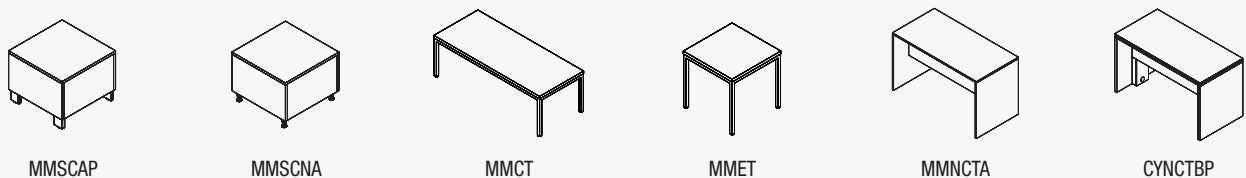

Tops and Lectern Shown in: Driftwood
Legs: Silver Post Legs

Conference Top Options

*These tops are available in multiple series

Training Top Options

*Available in Maverick series with radius corners and Arroyo series with square corners

Conference Top Base Options

Training Top Base Options

*Available in Black and Silver

Square Cube and Occasional Tables | Community Tables

Color Options

All Renderings, Fabric and Finish Samples Shown are Approximations For Actual Samples, Please Contact Maverick Desk Customer Service

Data Power Management

MMPWRUPCS
Metal Silver Pearl PC Power Management Unit Package
(4 CAT6 Ports, 1 HDMI, 1 VGA, 1 Audio, 12 Outlets and 4 USB)

MMPWRUPCB
Metal Silver Pearl PC Power Management Unit Package
(4 CAT6 Ports, 1 HDMI, 1 VGA, 1 Audio, 12 Outlets and 4 USB)