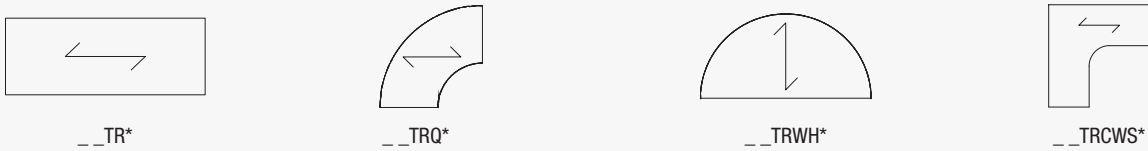

Training

Tops Shown in: Columbian Walnut
Flip Bases with Casters Shown in: White

Tops Shown in: Spice Walnut
Legs: Silver Post Legs

Tops Shown in: Majestic White with Driftwood Edge Band
Legs: Silver Post Legs

Tops and Lectern Shown in: Driftwood
Legs: Silver Post Legs

Conference Top Options

*These tops are available in multiple series

Training Top Options

*Available in Maverick series with radius corners and Arroyo series with square corners