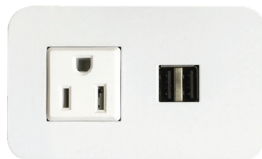

APRPG1GW
Rectangular Power Grommet