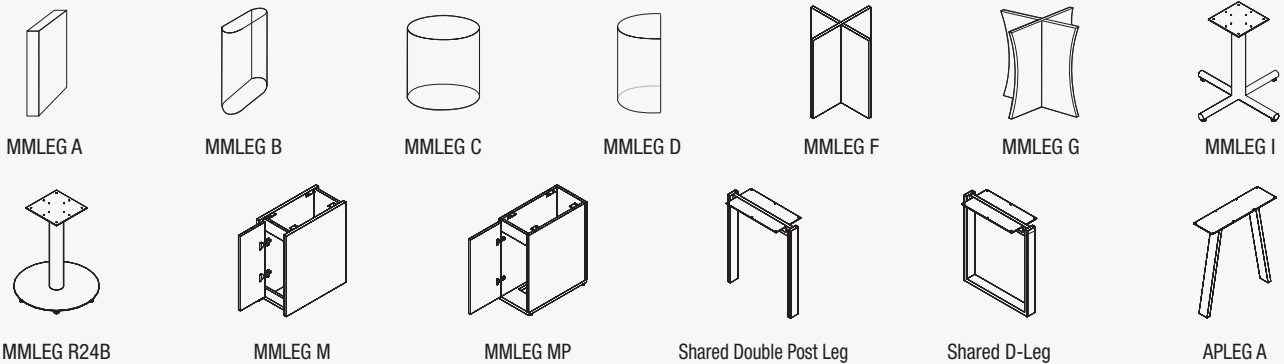

Conference Top Base Options