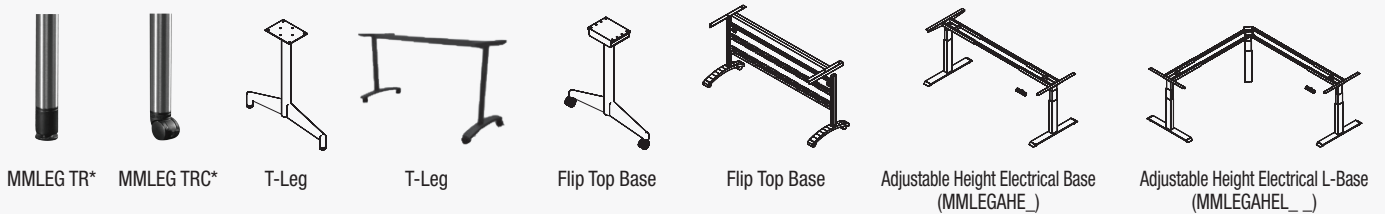

Training Top Base Options