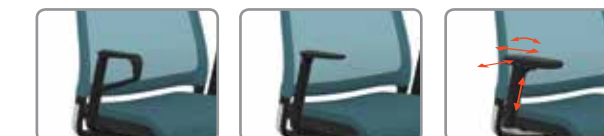

ARM OPTIONS

A42B/D NYLON LOOP ARM BLACK/DOVE GRAY
A43B/D FIXED ARM BLACK/DOVE GRAY
A45B/D 4-WAY HEIGHT & WIDTH ADJUSTABLE ARM BLACK/DOVE GRAY